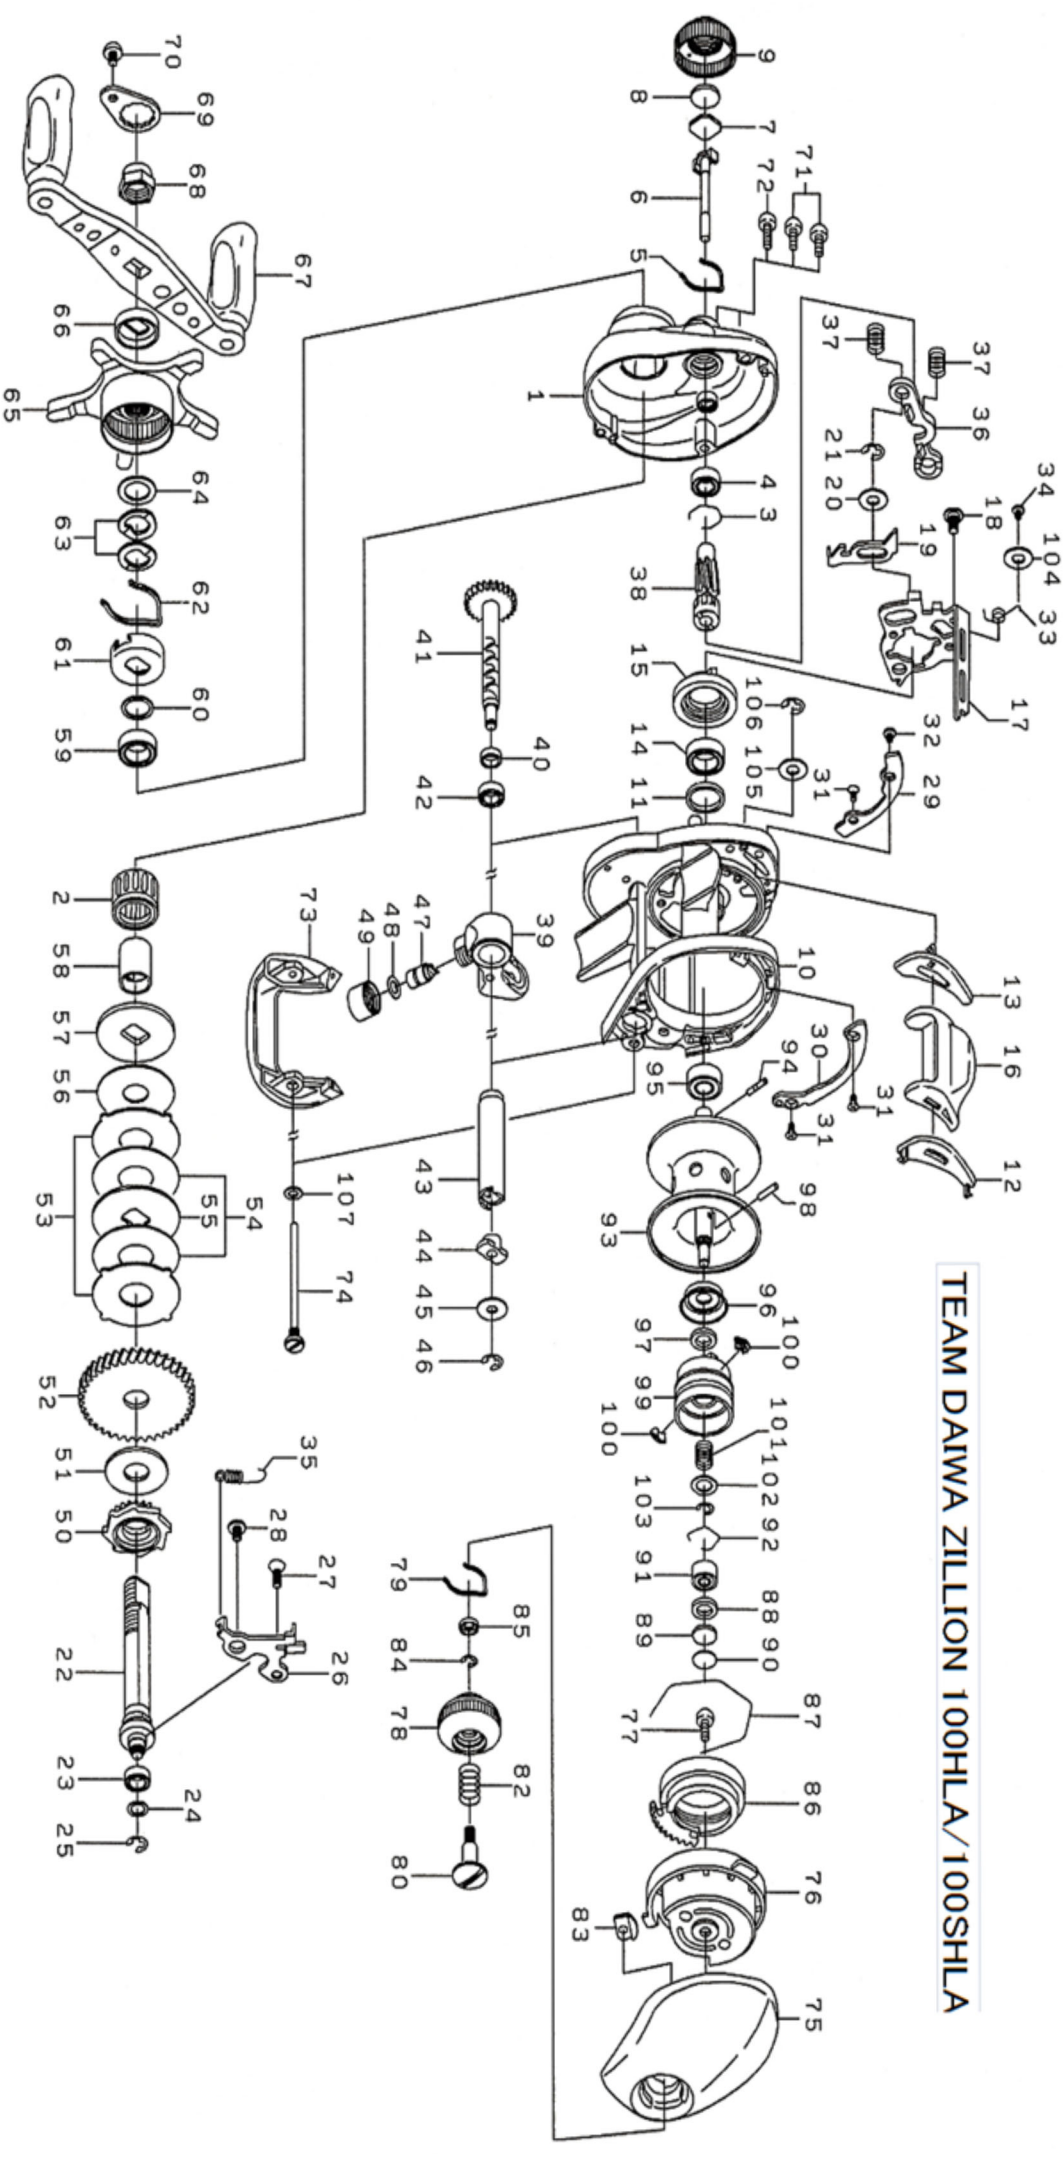

ZILLION 100HLA

TEAM DAIWA ZILLION 100HLA/100SHLA

Please quote by part number, not key number when ordering
spares@daiwaaustralia.com.au PH: 02 8644 8644

ZILLION 100HLA

Key No.	Part Number	Description	Key No.	Part Number	Description
1	6G884801	Left side plate	49	63424807	Pawl cap
2	6G819801	Roller clutch	50	6G802201	Clutch wheel
3	6B421601	Bearing retainer (A)	51	6G863501	Drive shaft washer
4	6G538001	Ball bearing (A)	52	6G802301	Drive gear
5	6G894401	Click leaf spring (A)	53	6G791301	Eared washer
6	6F744101	Pinion shaft	54	6G791401	Drag washer (A)
7	6B175401	Spacer (A)	55	6F904902	Key washer (A)
8	6B175503	Spacer (B)	56	6G711101	Drag washer (B)
9	6F833907	Cast control cap	57	6G358501	Key washer (B)
10	6G801503	Frame assembly	58	6G011401	Gear shaft collar
11	6F834701	Collar	59	6B861703	Ball bearing (D)
12	6G260702	Spacer (C)	60	6B553801	Bearing washer
13	6G260802	Spacer (D)	61	6F028201	Click leaf spring holder
14	6G431002	Ball bearing (B)	62	6F032401	Click leaf spring (B)
15	6F997401	Clutch cam	63	61508901	Drag spring washer
16	6G260901	Clutch lever	64	63737810	Spacing sleeve
17	6G801701	Clutch cam plate	65	6G792504	Star drag
18	6G009701	Clutch cam screw	66	6F850402	Handle collar
19	6G801801	Clutch trip plate	67	6G884501	Handle assembly
20	63716906	Washer (A)	68	6G793302	Handle nut
21	63201402	Retainer (A)	69	60403209	Handle nut plate
22	6G790202	Drive shaft	70	63538301	Handle nut plate screw
23	6G466206	BALL BEARING	71	6G040805	Left side plate screw (A)
24	6G755201	Washer (B)	72	6G040801	Left side plate screw (B)
25	63205901	Retainer (B)	73	6G261501	Front plate
26	6G801901	Drive shaft retainer	74	6G011702	Stabilizer bar
27	6E134503	Drive shaft retainer screw (A)	75	6G261608	Right side plate
28	6G850401	Drive shaft retainer screw (B)	76	6G261802	Right set plate
29	6G794106	Plate (A)	77	63510906	Right set plate screw
30	6G795706	Plate (B)	78	6F577802	Brake adjusting knob
31	6G318503	Screw (A)	79	6F051701	Brake click spring
32	6G611501	Screw (B)	80	6F577901	Set plate screw
33	6G802001	Clutch cam spring	82	6E167101	Set plate spring
34	6F505701	Screw (C)	83	6F613401	Brake dial retainer (A)
35	6G790501	Clutch trip plate spring	84	6B339801	Brake dial retainer (B)
36	6F998201	Yoke	85	6F637701	Brake dial collar
37	6G850301	Yoke spring	86	6F717702	Magnet holder
38	6G884901	Pinion gear	87	6B543201	Magnet holder retainer
39	6G410301	Line guide	88	6F574303	Spacer (E)
40	6G010701	Worm shaft holder (A)	89	63757411	Spacer (F)
41	6G790701	Worm shaft assembly	90	63757404	Spacer (G)
42	6F648301	Worm shaft holder (B)	91	6G498602	Ball bearing (E)
43	6F836502	Level wind guard	92	6E219701	Bearing retainer (B)
44	6B715601	Worm shaft holder (C)	93-103	6Z018069	Spool assembly
45	6F655501	Worm shaft washer	104	6F440201	Washer (C)
46	63205901	Worm shaft retainer	105	6G850701	Washer (D)
47	61214212	Line guide pawl	106	6.32E+07	Retainer (C)
48	63731303	Line guide washer	107	6G684801	Washer (E)